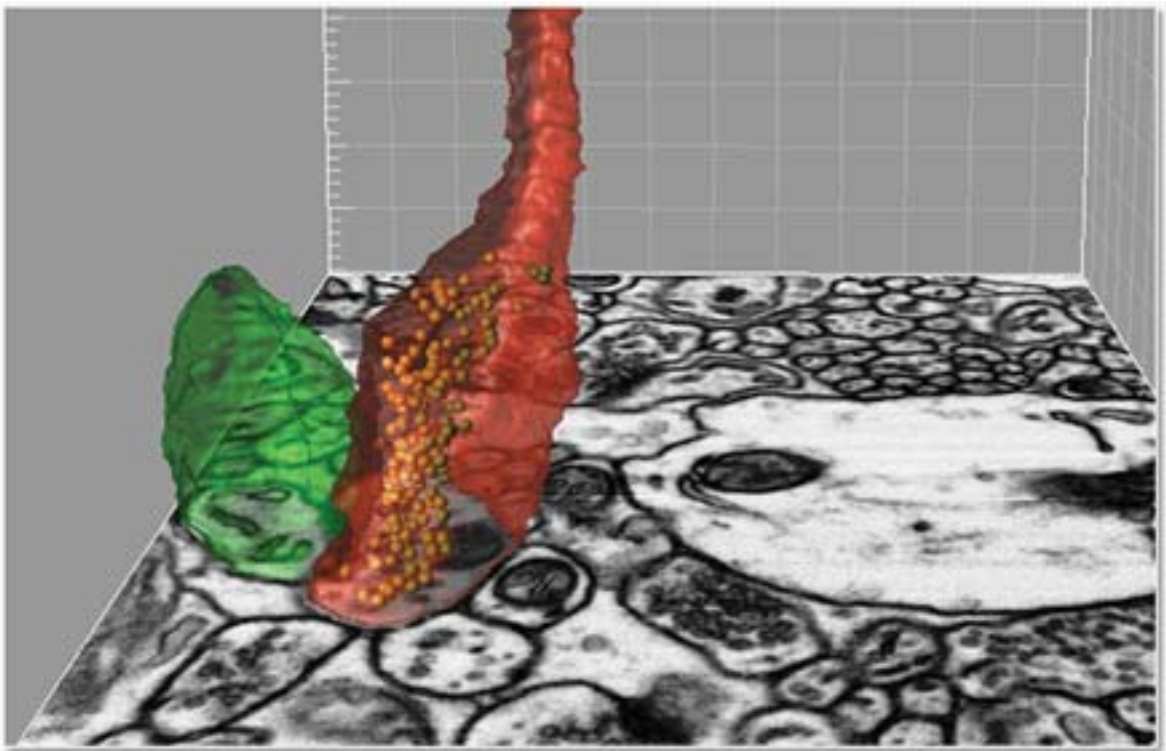

BI

3 BIODIVERSITY INSTITUTE
KANSAS BIOLOGICAL SURVEY
ECOLOGY & EVOLUTIONARY BIOLOGY

SEMINAR SERIES 2016

Dr. Eduardo Rosa-Molinar

University of Kansas

Unwiring an innate behavior.

26 January, 2016

3:45 PM

1005 Haworth Hall