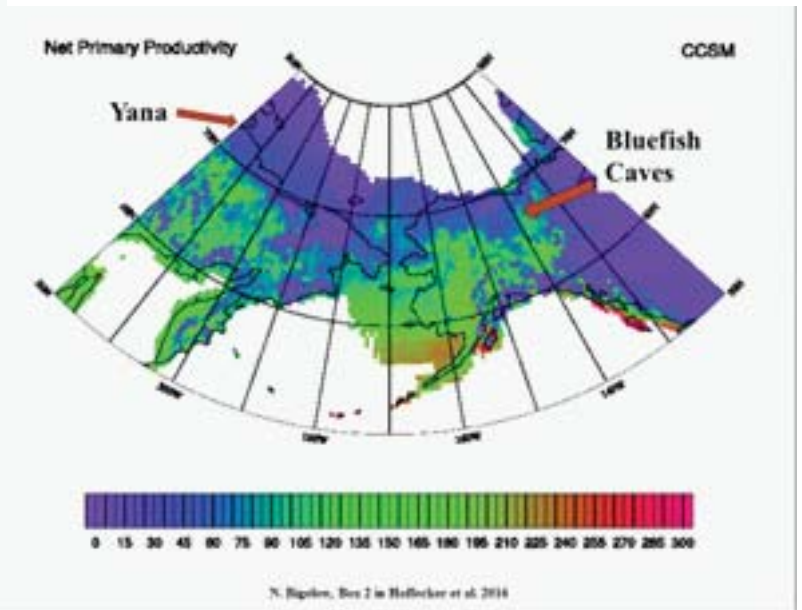

BI

3 BIODIVERSITY INSTITUTE
KANSAS BIOLOGICAL SURVEY
ECOLOGY & EVOLUTIONARY BIOLOGY

SEMINAR SERIES 2017

Dr. Dennis O'Rourke
University of Kansas

Early American dispersals: Merging genetic, paleoecological, and archaeological records..