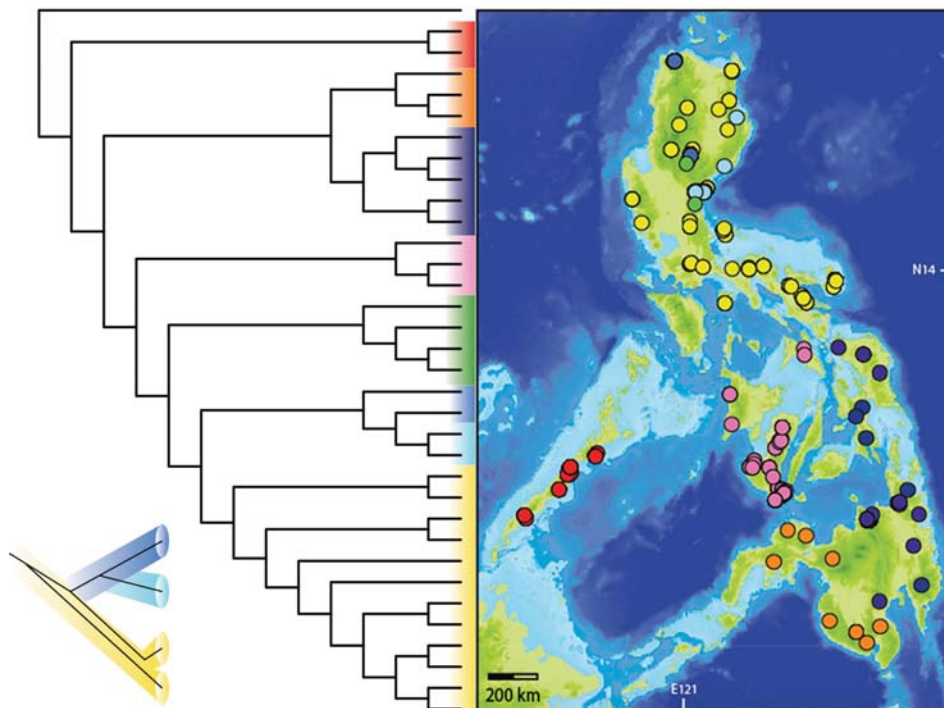

3 BIODIVERSITY INSTITUTE
KANSAS BIOLOGICAL SURVEY
ECOLOGY & EVOLUTIONARY BIOLOGY

SEMINAR SERIES 2015

Dr. Rafe Brown

University of Kansas

Comparative phylogenomics of evolutionary radiations in an island archipelago.